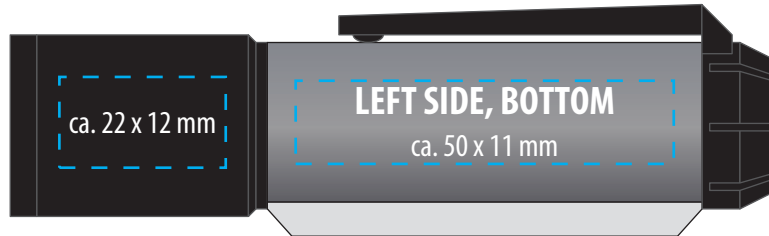

Motifs larger than 3500 mm² must be requested and checked for feasibility.
A maximum motif width of 110 mm cannot be exceeded.

Due to the nature of the item's surface, we cannot guarantee 100% colour and stand accuracy. This is especially true for repeat assignments.

We reserve the right to make changes to the templates for technical reasons!

53009 REEVES-SAPPORO

Rechargeable Multifunctional Headlamp

LEFT SIDE,
TOP

FRONT SIDE,
TOP

RIGHT SIDE,
TOP

LASER ENGRAVING (LAS)