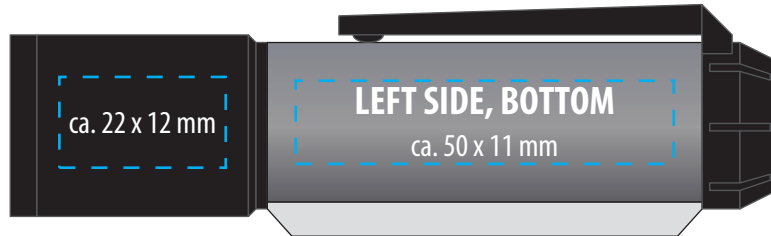

We reserve the right to make changes to the templates for technical reasons!

53009 REEVES-SAPPORO

Rechargeable Multifunctional Headlamp

PAD PRINT (TAM)

LEFT SIDE,
TOP

FRONT SIDE,
TOP

RIGHT SIDE,
TOP

Printing colors: