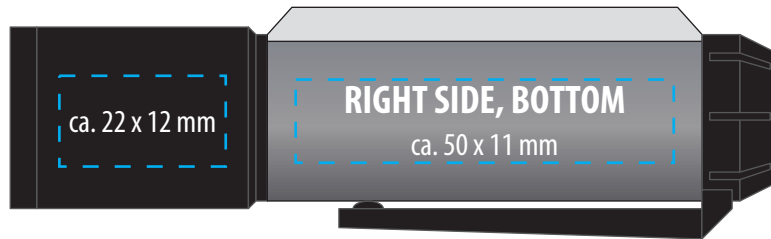

We reserve the right to make changes to the templates for technical reasons!

53009 REEVES-SAPPORO

Rechargeable Multifunctional Headlamp

PAD PRINT (TAM)

LEFT SIDE,
TOP

FRONT SIDE,
TOP

RIGHT SIDE,
TOP

Printing colors: