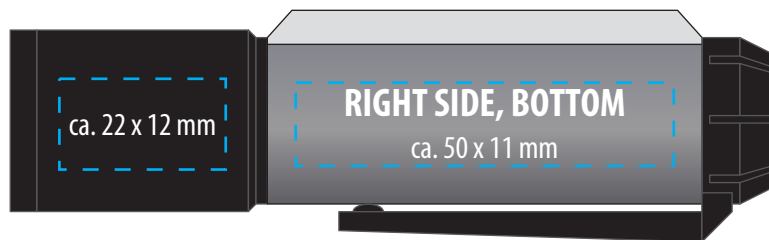

We reserve the right to make changes to the templates for technical reasons!

53009 REEVES-SAPPORO

Rechargeable Multifunctional Headlamp

LEFT SIDE,
TOP

FRONT SIDE,
TOP

RIGHT SIDE,
TOP

LASER ENGRAVING (LAS)