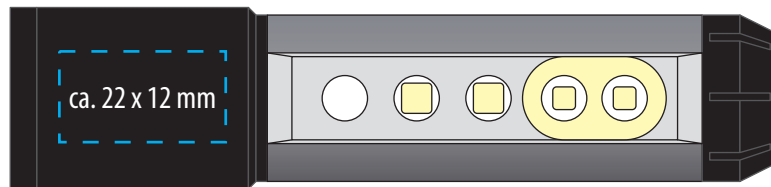

We reserve the right to make changes to the templates for technical reasons!

53009 REEVES-SAPPORO

Rechargeable Multifunctional Headlamp

PAD PRINT (TAM)

LEFT SIDE,
TOP

FRONT SIDE,
TOP

RIGHT SIDE,
TOP

Printing colors: