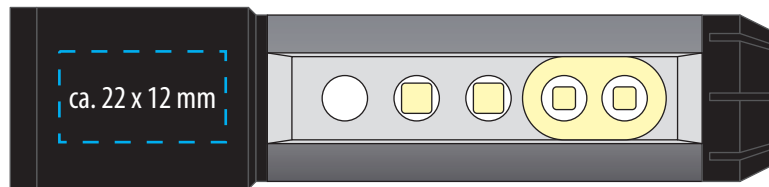

We reserve the right to make changes to the templates for technical reasons!

53009 REEVES-SAPPORO

Rechargeable Multifunctional Headlamp

LEFT SIDE,
TOP

FRONT SIDE,
TOP

RIGHT SIDE,
TOP

LASER ENGRAVING (LAS)